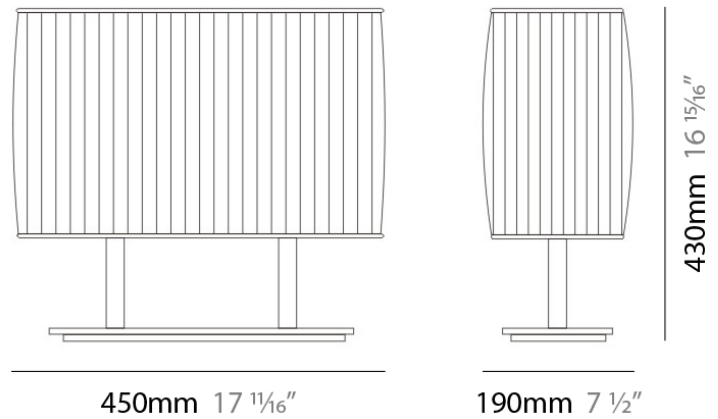

PROJECT	
TYPE	
NOTES	
QUANTITY	
DATE	

BLISSY PORTABLE

D84053

GENERAL

Series: Blissy
Brand: Panzeri
Division: Design
Mounting Type: Portable
Mounting Location: Table
Subcategory: Table

PHYSICAL

Shape: Rectangle
Length (mm): 450
Length (in): 17 ¾
Width (mm): 190
Width (in): 7 ½
Height (mm): 430
Height (in): 17
Light Distribution: Omnidirectional
Weight (kg): 4.09
Weight (lbs): 9
Diffuser: Ivory Pleated Fabric Shade
Fixture Material: Metal / Cotton

ELECTRICAL

Number of Lamps: 1
Lamp Type: LED Retrofit
Lamp Shape: A19
Bulb Included: Bulb Not Included
Total Output Wattage (W): 15
Max. Wattage Per Lamp (W): 15
Lamp Base: E26
Input Voltage (V): 120

LED

OPTICAL

RATINGS AND CERTIFICATIONS

Certified By: CSA Certified to UL and CSA Standards
IP rating: IP20